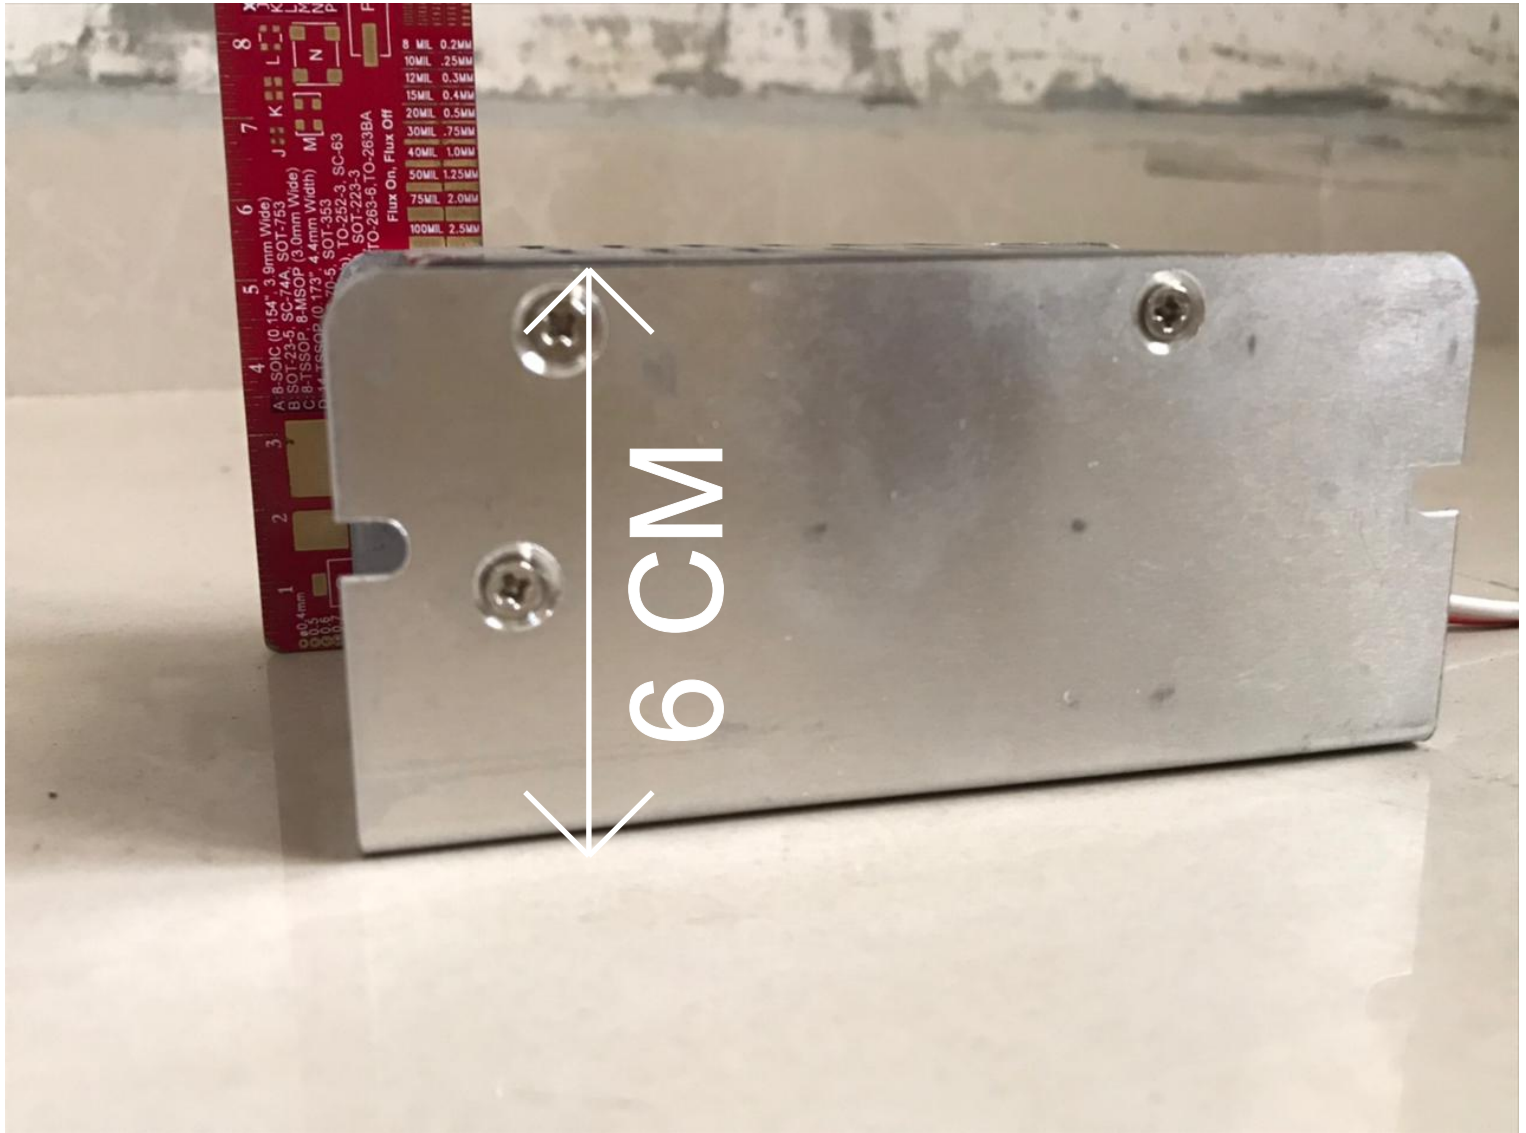

G6 Superhomes

26 CM

G6 Superhomes

23 CM

G6 Superhomes

NEUTRAL

PHASE/LINE

LIGHT 1